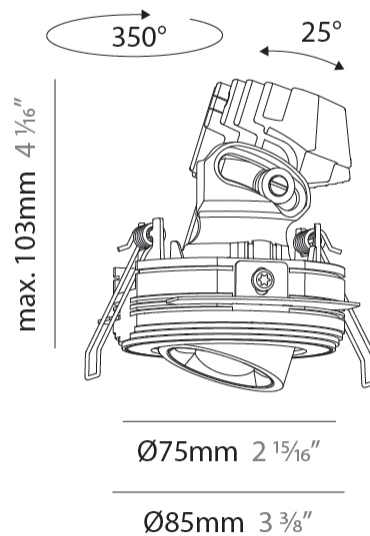

GENERAL

Series: Oiko Pro
 Subseries: Oiko Pro Adjustable
 Brand: Prolicht
 Division: Architectural
 Mounting Type: Trimless
 Mounting Location: Ceiling
 Subcategory: Downlight

PHYSICAL

Shape: Round
 Diameter (mm): 75
 Diameter (in): 2 15/16
 Height (mm): 103
 Height (in): 4 1/16
 Ceiling Thickness (mm): 10 / 12.5 / 15 / 25
 Ceiling Thickness (in): 3/8 or 1/2 or 9/16 or 1
 Min. Recessing Depth (mm): 115
 Min. Recessing Depth (in): 4 1/2
 Light Distribution: Direct
 Diffuser: Lens Pack - Spread Lens / Linear Spread Lens / Honeycomb Louver
 Fixture Finish: SSR / BKV / CWI / CRY / HAB / UFT / ITA / RUA / FTG / MYG / LOD / PUS / FRO / FUP / KIA / POP / BLS / SPG / MEY / GOH / GUM / CHC / COM / ABZ / JAG / OBR / MOS / ROR
 Fixture Material: Aluminum Die Cast
 Cut-out Measurements: D. 86mm / 3 3/8"

OPTICAL

Reflector: 50
 Adjustability: Rotational 350° / Tilt 25°

RATINGS AND CERTIFICATIONS

Certified By: Certified for North American Standards
 IP rating: IP20

OIKO PRO ADJUSTABLE TRIMLESS

A35817-

PROJECT

GENERAL

Series: Oiko Pro
 Subseries: Oiko Pro Adjustable
 Brand: Prolicht
 Division: Architectural
 Mounting Type: Recessed
 Mounting Location: Ceiling
 Subcategory: Downlight

PHYSICAL

Shape: Round
 Diameter (mm): 75
 Diameter (in): 2 ¹⁵/₁₆
 Height (mm): 103
 Height (in): 4 ¹/₁₆
 Ceiling Thickness (mm): 10 / 12.5 / 15 / 25
 Ceiling Thickness (in): 3/8 or 1/2 or 9/16 or 1
 Min. Recessing Depth (mm): 115
 Min. Recessing Depth (in): 4 ¹/₂
 Light Distribution: Downlight
 Diffuser: Lens Pack - Spread Lens / Linear Spread Lens / Honeycomb Louver
 Fixture Finish: SSR / BKV / CWI / CRY / HAB / UFT / ITA / RUA / FTG / MYG / LOD / PUS / FRO / FUP / KIA / POP / BLS / SPG / MEY / GOH / GUM / CHC / COM / ABZ / JAG / OBR / MOS / ROR
 Fixture Material: Aluminum Die Cast
 Cut-out Measurements: D. - 68mm / 2 11/16"