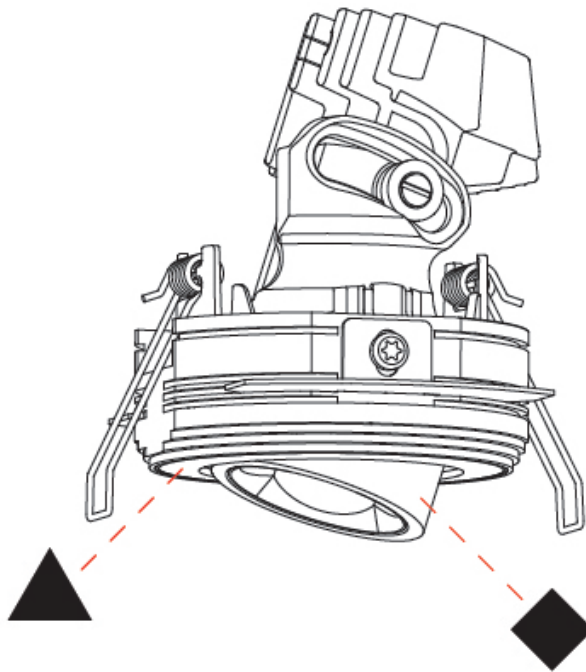

OIKO PRO ADJUSTABLE TRIMLESS

A35817-

PROJECT

TYPE

SPECIFIER

QUANTITY

DATE

A