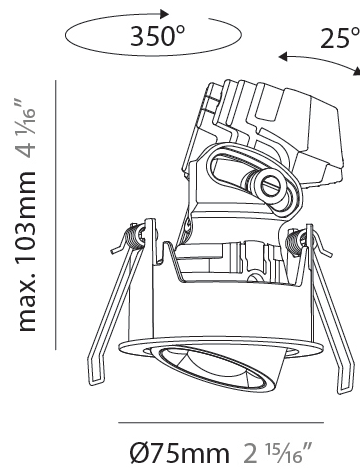

Series: Oiko Pro
Subseries: Oiko Pro Adjustable
Brand: Prolicht
Division: Architectural
Mounting Type: Recessed
Mounting Location: Ceiling
Subcategory: Downlight

PHYSICAL

Shape: Round
Diameter (mm): 75
Diameter (in): 2 ¹⁵/₁₆
Height (mm): 103
Height (in): 4 ¹/₁₆
Ceiling Thickness (mm): 10 / 12.5 / 15 / 25
Ceiling Thickness (in): 3/8 or 1/2 or 9/16 or 1
Min. Recessing Depth (mm): 115
Min. Recessing Depth (in): 4 ¹/₂
Light Distribution: Downlight
Diffuser: Lens Pack - Spread Lens / Linear Spread Lens / Honeycomb Louver
Fixture Finish: SSR / BKV / CWI / CRY / HAB / UFT / ITA / RUA / FTG / MYG / LOD / PUS / FRO / FUP / KIA / POP / BLS / SPG / MEY / GOH / GUM / CHC / COM / ABZ / JAG / OBR / MOS / ROR
Fixture Material: Aluminum Die Cast
Cut-out Measurements: D. - 68mm / 2 11/16"

ELECTRICAL

Lamp Type: LED (Zhaga Standard)
Input Wattage (W): 15
Total Output Wattage (W): 13.6
Dimming: Tri-Mode (Non-Dimming and Phase Dimming (120Vac only) and 0-10V Dimming)
Driver Included: No
Driver Location: Recessed Housing
Driver Type: Constant Current - Universal
Driver Class: Class 2
Input Voltage (V): 120 - 277
Constant Current (MA): 350

LED

Number of LEDs: 1
Color Temperature (°K): 2700 / 3000 / 3500 / 4000
Max. Delivered Lumen (lm): 1375 / 1462 / 1531 / 1545
Nominal Lumen (lm): 1566 / 1665 / 1743 / 1759
CRI: >90 CRI
Lamp Life (hrs): 50000

OPTICAL

Reflector: 50

RATINGS AND CERTIFICATIONS

Certified By: Certified for North American Standards
IP rating: IP20